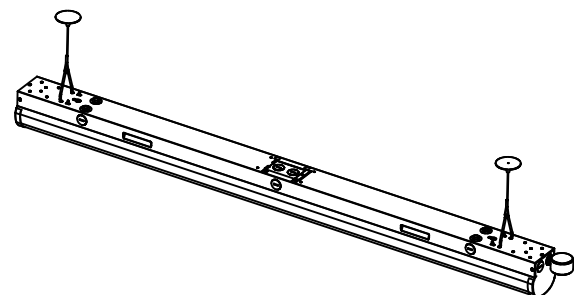

Microwave sensor and Emergency type available