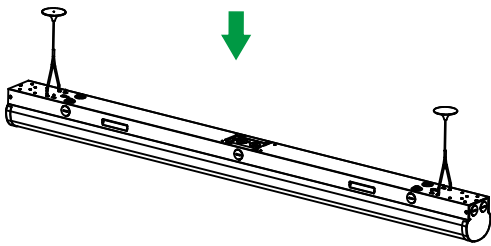

FY Led strip low bay widely used for commercial place and industrial place, like office, warehouse, factory ,parking garage, supermarket, classroom and so on.

### Technical parameters

Model	FY-LBS-1200NF	FY-LBS-1200NF	FY-LBS-2400NF	FY-LBP-2400NF
Power	26W	40W	64W	72W
Weight	2.0kgs	2.0 kgs	4.5 kgs	4.5 kgs
Size	1220*86*90mm	1220*86*90mm	2440*86*90mm	2440*86*90mm
Lumen Efficient	130lm/w			
Input Voltage	AC100-277V/ AC200-480V 50Hz/60Hz			
CCT(K)	3000-6500K			
CRI	80Ra			
Warranty	5 Years			

## Suspended

1. Fix the steel wire on the wall

2. Pass V shape hook through the hole in fixture, Tie the hook with steel wire

3. Connect the AC wire and dimming wire