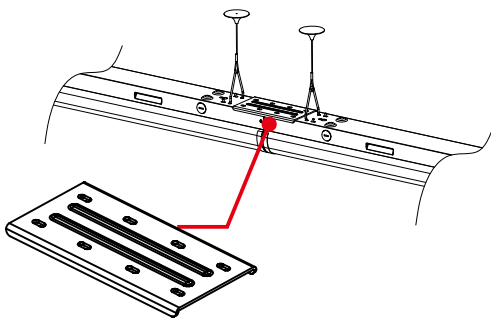

Other Options

Connect in series