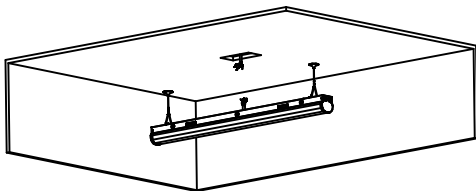

3. Connect the AC wire and dimming wire