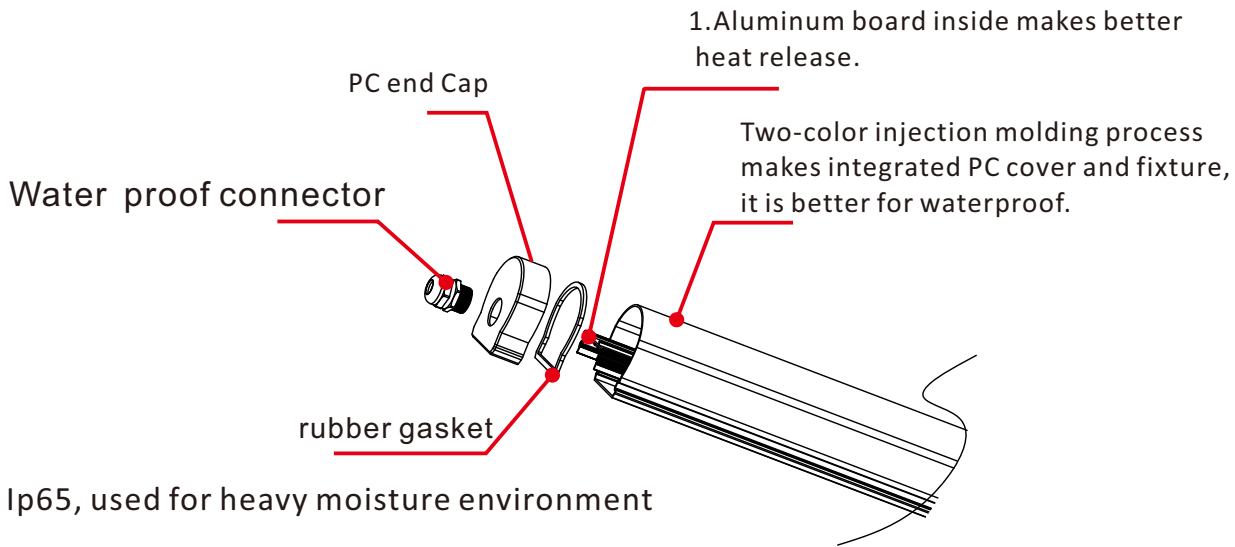

[Click to get sample](#)

FY full plastic led tri-proof light can be widely used in outdoor and indoor application. Like walkways, parking area, frozen warehouse, pool , slaughter house and so on

Features

1. SMD2835 chips
2. Full PC material, waterproof, dust-proof, corrosion-proof.
3. Products length can be from 60cm to 300cm
4. 5 year warranty
5. UL, cUL, CE,RoHS

Technical parameters

Model	FY-LBP-600NF	FY-LBP-1200NF	FY-LBP-1500NF	FY-LBP-2400NF
Power	20W	30W/40W	50W	72W
Weight	0.5 kgs	0.85 kgs	1.1 kgs	1.8 kgs
Size	600*50*54mm	1200*50*54mm	1500*50*54mm	2400*50*54mm
Lumen	110-130lm/w			
Input Voltage	AC100-277V 50Hz/60Hz			
CCT(K)	3000-6500K			
CRI	70/80Ra			
Warranty	5 Years			

1. Exploded View

2. Connection mode

1. As shown: the product can be single ended input.

2. According to the needs of products can be used in tandem convenient and simple.

3. Installation

1. Using screw fix clips on the wall.
2. Fixed light by clips and make sure installation securely.
3. Can be linkable .