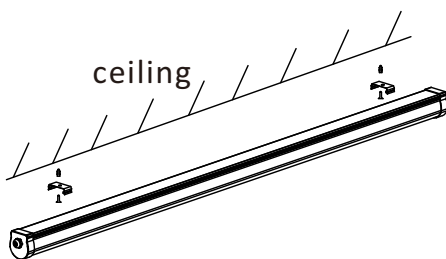

1. SMD2835 chips
2. Full PC material, waterproof, dust-proof, corrosion-proof.
3. Products length can be from 60cm to 300cm
4. 5 year warranty
5. UL, cUL, CE,RoHS

Technical parameters

Model	FY-LBP-600NF	FY-LBP-1200NF	FY-LBP-1500NF	FY-LBP-2400NF
Power	20W	30W/40W	50W	72W
Weight	0.5 kgs	0.85 kgs	1.1 kgs	1.8 kgs
Size	600*50*54mm	1200*50*54mm	1500*50*54mm	2400*50*54mm
Lumen	110-130lm/w			
Input Voltage	AC100-277V 50Hz/60Hz			
CCT(K)	3000-6500K			
CRI	70/80Ra			
Warranty	5 Years			

1. Exploded View

2. Connection mode

1. As shown: the product can be single ended input.

2. According to the needs of products can be used in tandem convenient and simple.

3. Installation

1. Using screw fix clips on the wall.
2. Fixed light by clips and make sure installation securely.
3. Can be linkable .

4. Beam Angle