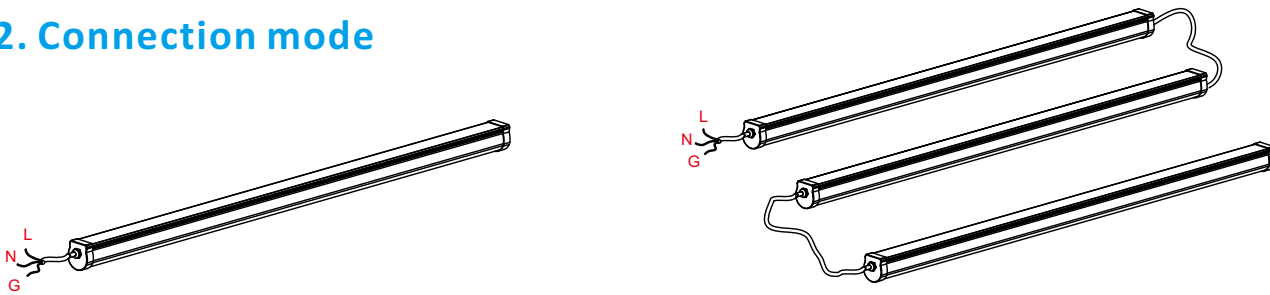

[Click to get sample](#)

FY full plastic led tri-proof light can be widely used in outdoor and indoor application. Like walkways, parking area, frozen warehouse, pool , slaughter house and so on

Features

1. SMD2835 chips
2. Full PC material, waterproof, dust-proof, corrosion-proof.
3. Products length can be from 60cm to 300cm
4. 5 year warranty
5. UL, cUL, CE,RoHS

Technical parameters

Model	FY-LBP-600NF	FY-LBP-1200NF	FY-LBP-1500NF	FY-LBP-2400NF
Power	20W	30W/40W	50W	72W
Weight	0.5 kgs	0.85 kgs	1.1 kgs	1.8 kgs
Size	600*50*54mm	1200*50*54mm	1500*50*54mm	2400*50*54mm
Lumen	110-130lm/w			
Input Voltage	AC100-277V 50Hz/60Hz			
CCT(K)	3000-6500K			
CRI	70/80Ra			
Warranty	5 Years			

1. Exploded View

2. Connection mode

1. As shown: the product can be single ended input.

2. According to the needs of products can be used in tandem convenient and simple.

3. Installation

1. Using screw fix clips on the wall.
2. Fixed light by clips and make sure installation securely.
3. Can be linkable .