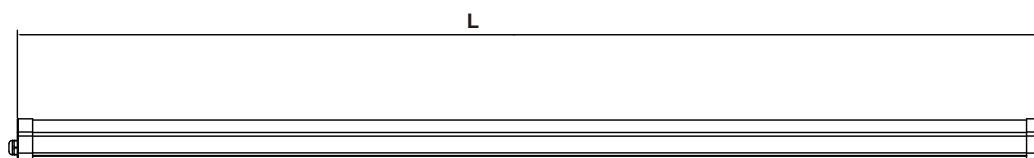

1. SMD2835 chips
2. Full PC material, waterproof, dust-proof, corrosion-proof.
3. Products length can be from 60cm to 300cm
4. 5 year warranty
5. UL, cUL, CE,RoHS

Technical parameters

Model	FY-LBP-600NF	FY-LBP-1200NF	FY-LBP-1500NF	FY-LBP-2400NF
Power	20W	30W/40W	50W	72W
Weight	0.5 kgs	0.85 kgs	1.1 kgs	1.8 kgs
Size	600*50*54mm	1200*50*54mm	1500*50*54mm	2400*50*54mm
Lumen	110-130lm/w			
Input Voltage	AC100-277V 50Hz/60Hz			
CCT(K)	3000-6500K			
CRI	70/80Ra			
Warranty	5 Years			

1. Exploded View

2. Connection mode

1. As shown: the product can be single ended input.

2. According to the needs of products can be used in tandem convenient and simple.

3. Installation

1. Using screw fix clips on the wall.
2. Fixed light by clips and make sure installation securely.
3. Can be linkable .